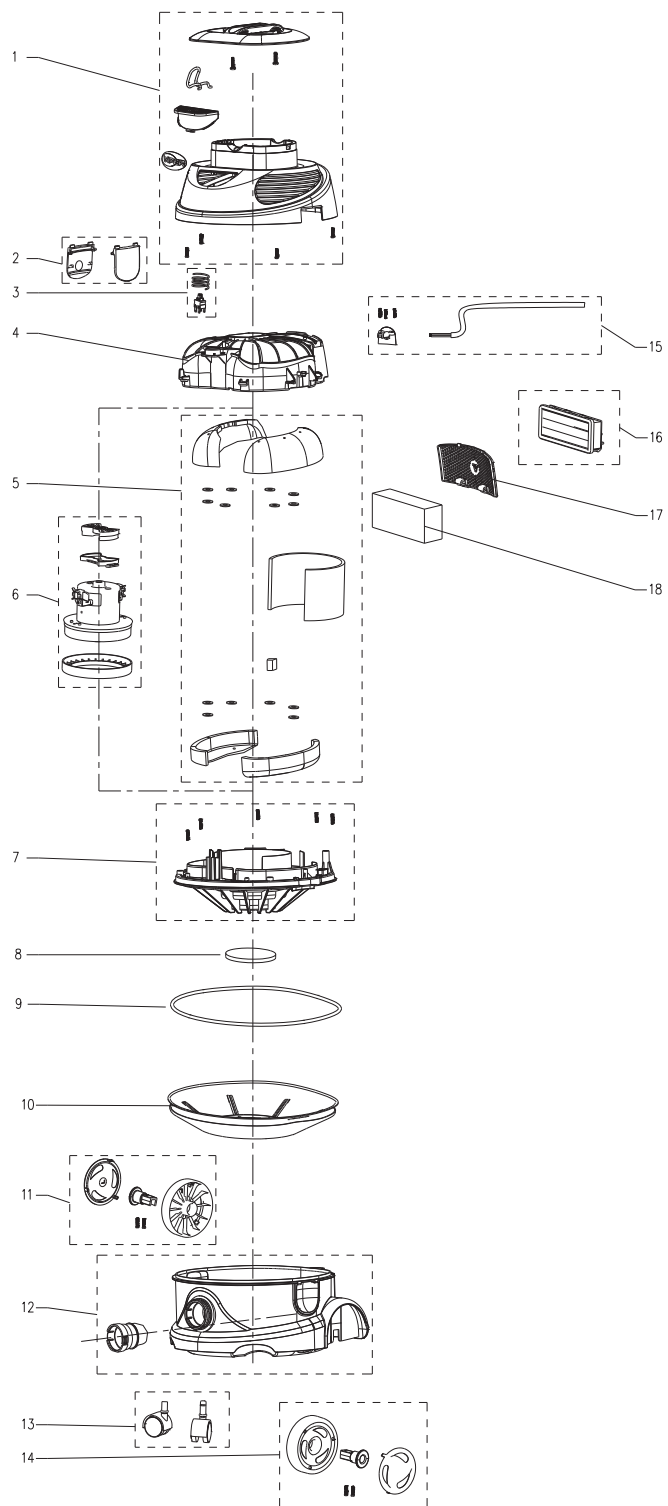

PARTS LIST

TABLE OF CONTENTS

Overview	1
Accessories	3
Wear and tear parts	5

No.	Part No.	Qty.	Description	Part Note
1	VA81359	1	DSU8/ DSU10 MACHINE HEAD COVER KIT	
2	VA81360	1	EAGLE2 LATCH KIT	
3	VA81395	1	DSU8/DSU10 FOUR FEET SWITCH KIT	
4	VA85013	1	DSU8 AND DSU10 MOTOR COVER KIT	
5	VA81362	1	DSU8/DSU10 NOISE REDUCTION SPONGE KIT	
6	VA81363	1	DSU8 AND DSU10 MOTOR ASSEMBLY KIT	
7	VA81364	1	DSU8/DSU10 MOTOR MOUNTING BASE KIT	
8	VA85064	1	EAGLE2 MOTR FRONT FILTER PLATE KIT	
9	VA81212	1	DSU8 AND DSU10 GASKET KIT	
10	VA81235	1	DSU8 AND DSU10 MAIN FILTER ASSEMBLY KIT	
11	VA81368	1	EAGLE2 RIGHT REAR BIG WHEEL KIT	
12	VA81369	1	DSU8 TANK + INTAKE KIT	
12	VA81370	1	DSU10 TANK + INTAKE KIT	
13	VA81599	1	40MM CASTER	
14	VA81371	1	EAGLE2 LEFT REAR BIG WHEEL KIT	
15	VA81365	1	DSU8/DSU10 EU POWER CORD KIT	
15	VA81366	1	DSU8/DSU10 UK POWER CORD KIT	
16	VA85065	1	HEPA FILTER	
17	VA85016	1	DSU8 AND DSU10 EXHAUST COVER KIT	
18	VA81218	1	EAGLE2 AIR EXHAUST SPONGE KIT	[1]

Part Notes:

[1] - DESIGN CHANGE

No.	Part No.	Qty.	Description	Part Note
1	VA81232	1	2M SUNCTION HOSE ASSY	
2	VA81373	1	E-COATING IRON SUCTION TUBE ASSEMBLY	
3	VA81397-P10	1	8L HEPA BAG PACK 10PCS	
3	VA81398-P10	1	10L HEPA BAG PACK 10PCS	
3	VA81408	1	8L WASHABLE BAG OPTIONAL	
3	VA81409	1	10L WASHABLE BAG OPTIONAL	
4	VA85059	1	COMBINATION TOOL	
5	VA81227	1	UPHOLSTERY TOOL	
6	VA81226	1	DUSTING TOOL	
7	VA20805-001	1	CREVICE TOOL	

No.	Part No.	Qty.	Description	Part Note
1	VA81232	1	2M SUNCTION HOSE ASSY	
2	VA81373	1	E-COATING IRON SUCTION TUBE ASSEMBLY	
3	VA81397-P10	1	8L HEPA BAG PACK 10PCS	
3	VA81398-P10	1	10L HEPA BAG PACK 10PCS	
3	VA81408	1	8L WASHABLE BAG OPTIONAL	
3	VA81409	1	10L WASHABLE BAG OPTIONAL	
4	VA85059	1	COMBINATION TOOL	
5	VA81227	1	UPHOLSTERY TOOL	
6	VA81226	1	DUSTING TOOL	
7	VA20805-001	1	CREVICE TOOL	
8	VA81218	1	EAGLE2 AIR EXHAUST SPONGE KIT	[1]

Part Notes:

[1] - DESIGN CHANGE