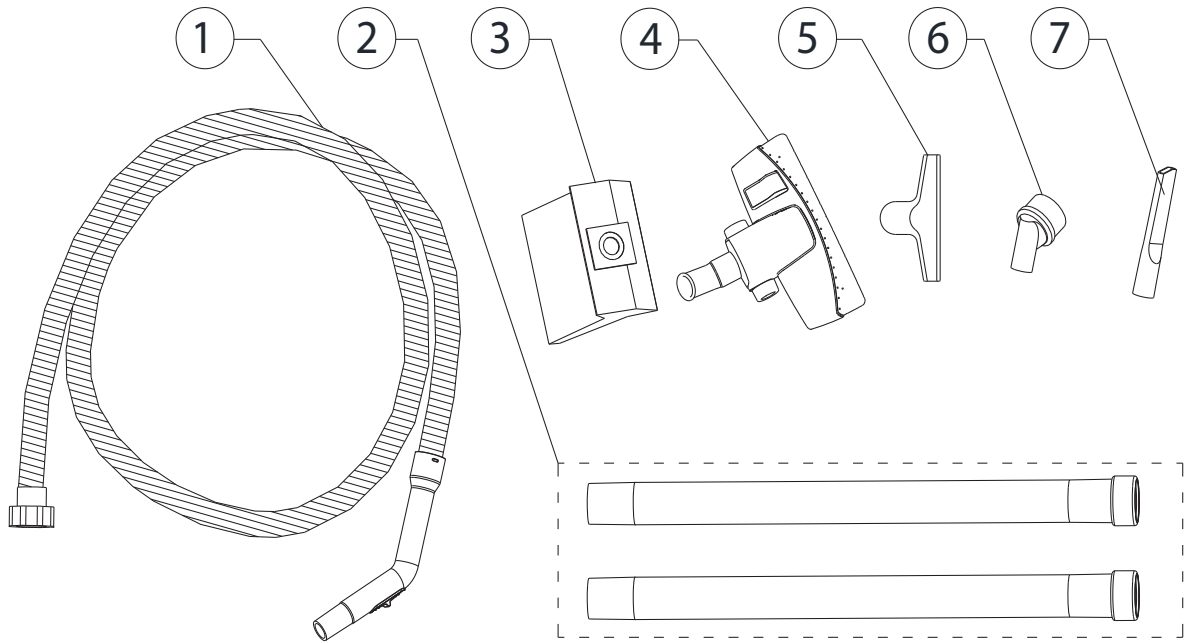

PARTS LIST

TABLE OF CONTENTS

Overview	1
Accessories	3
Wear and tear parts	5

No.	Part No.	Qty.	Description	Part Note
1	VA81359	1	DSU8/ DSU10 MACHINE HEAD COVER KIT	
2	VA81360	1	EAGLE2 LATCH KIT	
3	VA81395	1	DSU8/DSU10 FOUR FEET SWITCH KIT	
4	VA85013	1	DSU8 AND DSU10 MOTOR COVER KIT	
5	VA81362	1	DSU8/DSU10 NOISE REDUCTION SPONGE KIT	
6	VA81363	1	DSU8 AND DSU10 MOTOR ASSEMBLY KIT	
7	VA81364	1	DSU8/DSU10 MOTOR MOUNTING BASE KIT	
8	VA85064	1	EAGLE2 MOTR FRONT FILTER PLATE KIT	
9	VA81212	1	DSU8 AND DSU10 GASKET KIT	
10	VA81235	1	DSU8 AND DSU10 MAIN FILTER ASSEMBLY KIT	
11	VA81368	1	EAGLE2 RIGHT REAR BIG WHEEL KIT	
12	VA81369	1	DSU8 TANK + INTAKE KIT	
12	VA81370	1	DSU10 TANK + INTAKE KIT	
13	VA81599	1	40MM CASTER	
14	VA81371	1	EAGLE2 LEFT REAR BIG WHEEL KIT	
15	VA81365	1	DSU8/DSU10 EU POWER CORD KIT	
15	VA81366	1	DSU8/DSU10 UK POWER CORD KIT	
16	VA85065	1	HEPA FILTER	
17	VA85016	1	DSU8 AND DSU10 EXHAUST COVER KIT	
18	VA81218	1	EAGLE2 AIR EXHAUST SPONGE KIT	[1]

Part Notes:

[1] - DESIGN CHANGE

No.	Part No.	Qty.	Description	Part Note
1	VA81232	1	2M SUNCTION HOSE ASSY	
2	VA81373	1	E-COATING IRON SUCTION TUBE ASSEMBLY	
3	VA81397-P10	1	8L HEPA BAG PACK 10PCS	
3	VA81398-P10	1	10L HEPA BAG PACK 10PCS	
3	VA81408	1	8L WASHABLE BAG OPTIONAL	
3	VA81409	1	10L WASHABLE BAG OPTIONAL	
4	VA85059	1	COMBINATION TOOL	
5	VA81227	1	UPHOLSTERY TOOL	
6	VA81226	1	DUSTING TOOL	
7	VA20805-001	1	CREVICE TOOL	

No.	Part No.	Qty.	Description	Part Note
1	VA81232	1	2M SUNCTION HOSE ASSY	
2	VA81373	1	E-COATING IRON SUCTION TUBE ASSEMBLY	
3	VA81397-P10	1	8L HEPA BAG PACK 10PCS	
3	VA81398-P10	1	10L HEPA BAG PACK 10PCS	
3	VA81408	1	8L WASHABLE BAG OPTIONAL	
3	VA81409	1	10L WASHABLE BAG OPTIONAL	
4	VA85059	1	COMBINATION TOOL	
5	VA81227	1	UPHOLSTERY TOOL	
6	VA81226	1	DUSTING TOOL	
7	VA20805-001	1	CREVICE TOOL	
8	VA81218	1	EAGLE2 AIR EXHAUST SPONGE KIT	[1]