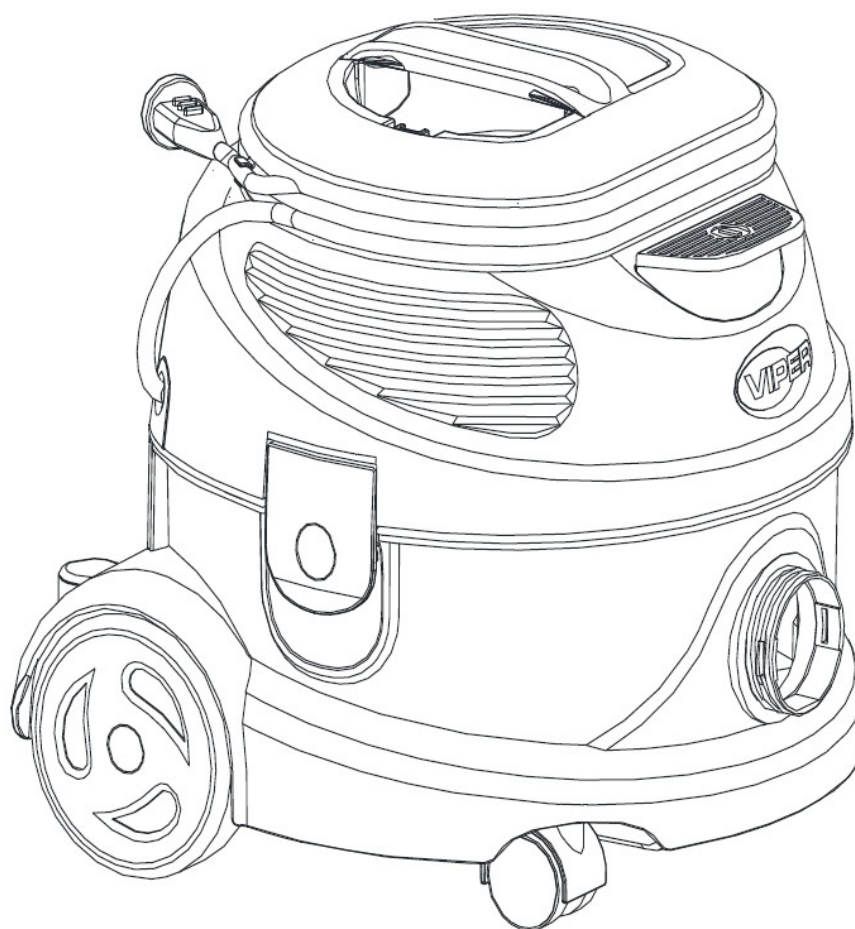

PARTS LIST

TABLE OF CONTENTS

Overview	1
Accessories	3
Wear and tear parts	5

No.	Part No.	Qty.	Description	Part Note
1	VA81359	1	DSU8/ DSU10 MACHINE HEAD COVER KIT	
2	VA81360	1	EAGLE2 LATCH KIT	
3	VA81395	1	DSU8/DSU10 FOUR FEET SWITCH KIT	
4	VA85013	1	DSU8 AND DSU10 MOTOR COVER KIT	
5	VA81362	1	DSU8/DSU10 NOISE REDUCTION SPONGE KIT	
6	VA81363	1	DSU8 AND DSU10 MOTOR ASSEMBLY KIT	
7	VA81364	1	DSU8/DSU10 MOTOR MOUNTING BASE KIT	
8	VA85064	1	EAGLE2 MOTR FRONT FILTER PLATE KIT	
9	VA81212	1	DSU8 AND DSU10 GASKET KIT	
10	VA81235	1	DSU8 AND DSU10 MAIN FILTER ASSEMBLY KIT	
11	VA81368	1	EAGLE2 RIGHT REAR BIG WHEEL KIT	
12	VA81369	1	DSU8 TANK + INTAKE KIT	
12	VA81370	1	DSU10 TANK + INTAKE KIT	
13	VA81599	1	40MM CASTER	
14	VA81371	1	EAGLE2 LEFT REAR BIG WHEEL KIT	
15	VA81365	1	DSU8/DSU10 EU POWER CORD KIT	
15	VA81366	1	DSU8/DSU10 UK POWER CORD KIT	
16	VA85065	1	HEPA FILTER	
17	VA85016	1	DSU8 AND DSU10 EXHAUST COVER KIT	
18	VA81218	1	EAGLE2 AIR EXHAUST SPONGE KIT	[1]

Part Notes:

[1] - DESIGN CHANGE

No.	Part No.	Qty.	Description	Part Note
1	VA81232	1	2M SUNCTION HOSE ASSY	
2	VA81373	1	E-COATING IRON SUCTION TUBE ASSEMBLY	
3	VA81397-P10	1	8L HEPA BAG PACK 10PCS	
3	VA81398-P10	1	10L HEPA BAG PACK 10PCS	
3	VA81408	1	8L WASHABLE BAG OPTIONAL	
3	VA81409	1	10L WASHABLE BAG OPTIONAL	
4	VA85059	1	COMBINATION TOOL	
5	VA81227	1	UPHOLSTERY TOOL	
6	VA81226	1	DUSTING TOOL	
7	VA20805-001	1	CREVICE TOOL	

No.	Part No.	Qty.	Description	Part Note
1	VA81232	1	2M SUNCTION HOSE ASSY	
2	VA81373	1	E-COATING IRON SUCTION TUBE ASSEMBLY	
3	VA81397-P10	1	8L HEPA BAG PACK 10PCS	
3	VA81398-P10	1	10L HEPA BAG PACK 10PCS	
3	VA81408	1	8L WASHABLE BAG OPTIONAL	
3	VA81409	1	10L WASHABLE BAG OPTIONAL	
4	VA85059	1	COMBINATION TOOL	
5	VA81227	1	UPHOLSTERY TOOL	
6	VA81226	1	DUSTING TOOL	
7	VA20805-001	1	CREVICE TOOL	
8	VA81218	1	EAGLE2 AIR EXHAUST SPONGE KIT	[1]